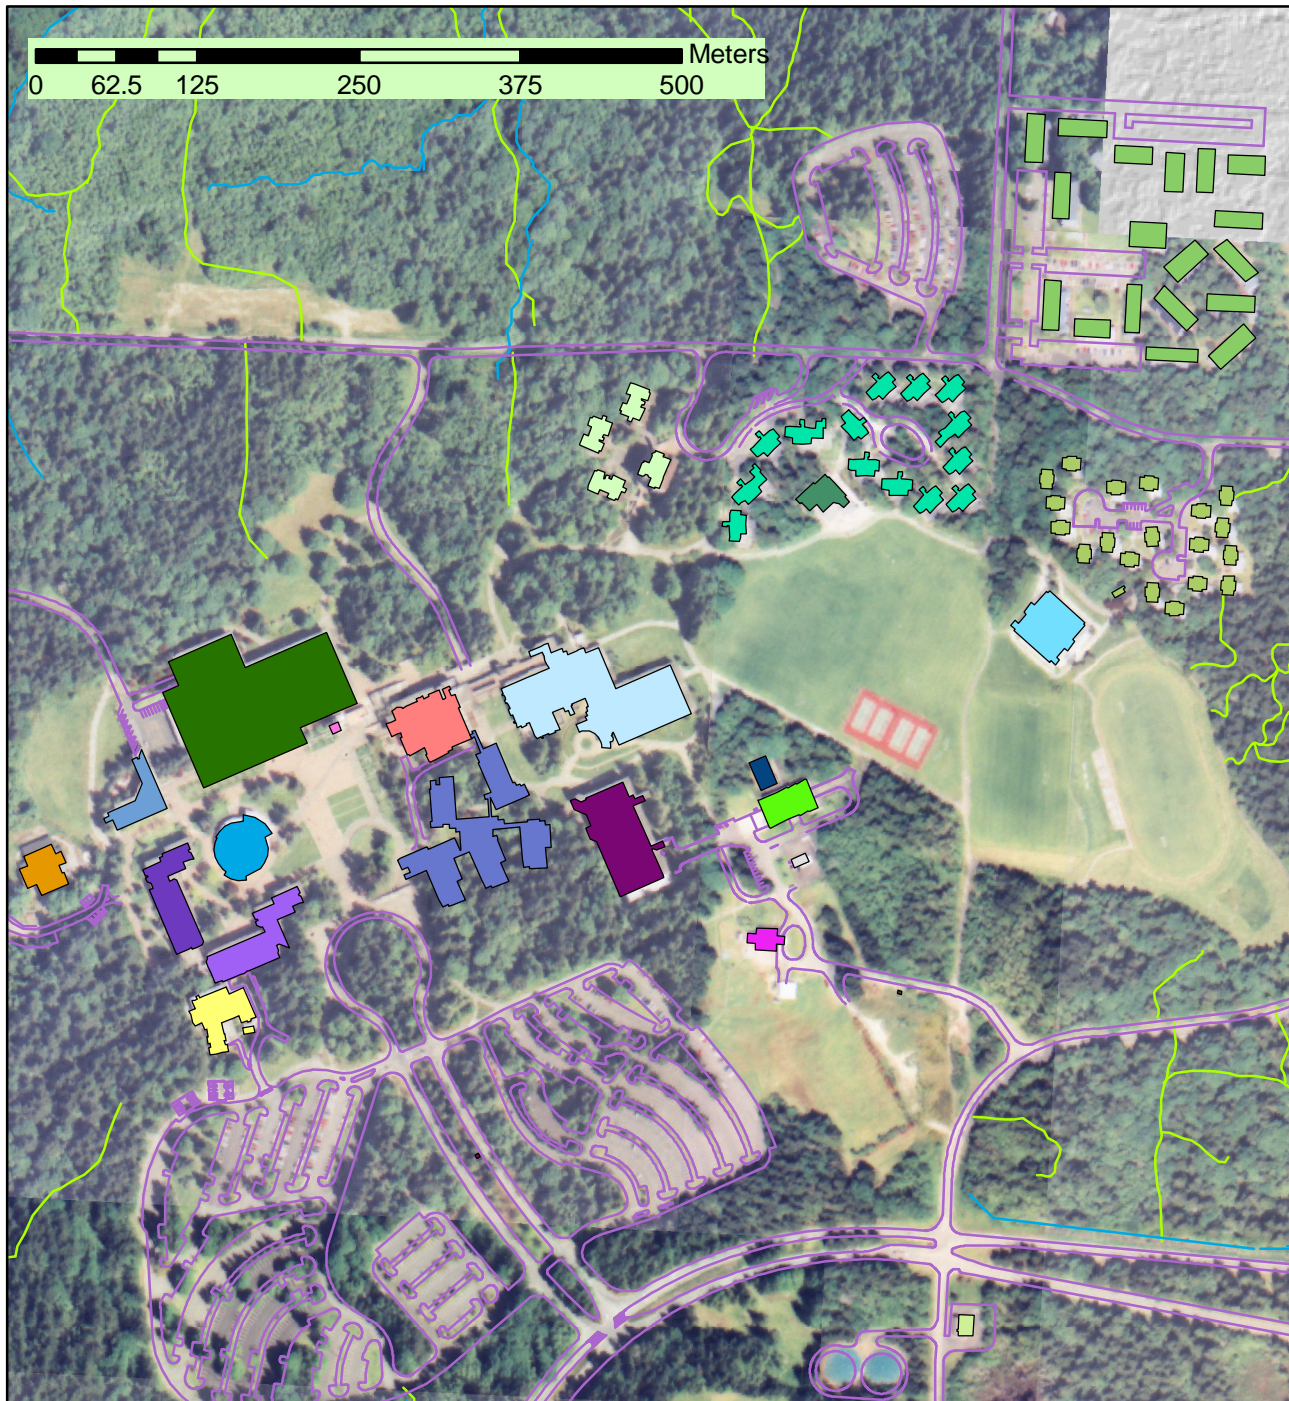

Evergreen Trails Map

Arts Anex.....	E6
Beach House.....	North
Central Utility.....	G6
Central Utility Plant.....	G6
Comunity Cooling.....	G5
Child Care Office.....	G6
Clock Tower.....	F5
College Activities.....	F5

Lecture Halls.....	E6
Library.....	E5
Longhouse.....	E6
Modular Housing.....	H5
Organic Farm.....	C7
Organic Farmhouse.....	C7
Parking Booth.....	F7
Lecture Halls.....	E4

Recreation Center.....	F5
Recreation Pavilion.....	H5
Science Lab 1.....	E6
Science Lab 2	E6
Seminar.....	E6
Seminar II.....	F6
Treatment.....	G7

Evergreen Campus Map

Buildings

- Arts Annex
- Beach House
- Central Utility
- Central Utility Plant
- CentralUtility-Cooling
- Childcare Office
- Clock Tower
- College Activities
- Combustable Storage
- Communications Laboratory
- Coopers Glen Housing
- Garage/Motor Pool
- Grounds
- Grounds Equipment Storage
- Grounds Office
- Housing A-D
- Housing Community Center
- Housing E-U
- Lecture Halls
- Library
- Longhouse
- Modular Housing
- Organic Farm
- Organic Farmhouse
- Parking Booth
- Recreation Center
- Recreation Pavillion
- Science Lab 1
- Science Lab 2
- Seminar
- Seminar II
- Shops
- Shops Storage
- Storage
- Treatment

Legend

- Roads
- Streams
- Trails

Prepared by Nathan Schurr for
Geographic Information Systems