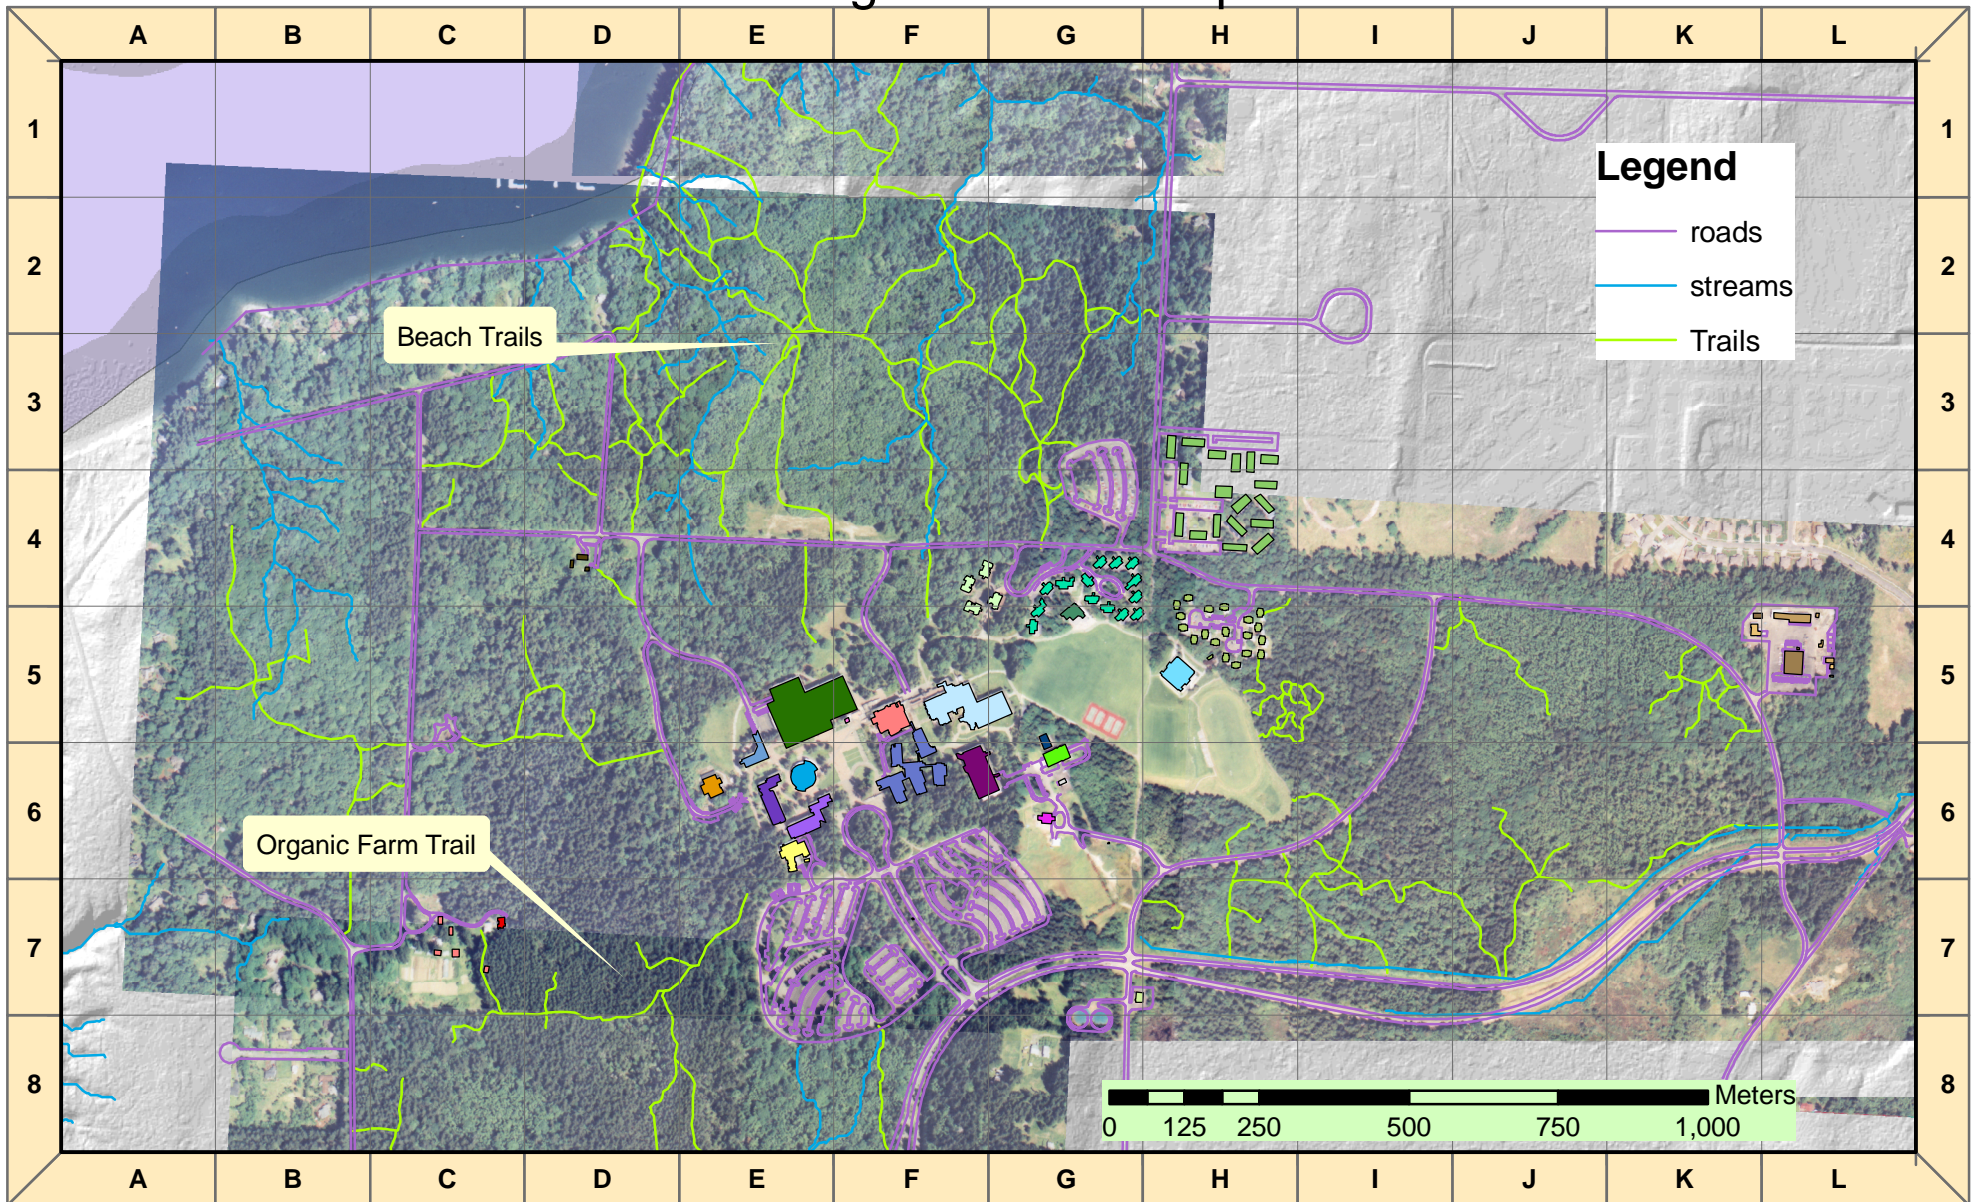

Evergreen Trails Map

Arts Anex.....	E6
Beach House.....	North
Central Utility.....	G6
Central Utility Plant.....	G6
Comunity Cooling.....	G5
Child Care Office.....	G6
Clock Tower.....	F5
College Activities.....	F5

Lecture Halls.....	E6
Library.....	E5
Longhouse.....	E6
Modular Housing.....	H5
Organic Farm.....	C7
Organic Farmhouse.....	C7
Parking Booth.....	F7
Lecture Halls.....	E4

Recreation Center.....	F5
Recreation Pavilion.....	H5
Science Lab 1.....	E6
Science Lab 2	E6
Seminar.....	E6
Seminar II.....	F6
Treatment.....	G7

Evergreen Campus Map

Buildings

- Arts Annex
- Beach House
- Central Utility
- Central Utility Plant
- CentralUtility-Cooling
- Childcare Office
- Clock Tower
- College Activities
- Combustable Storage
- Communications Laboratory
- Coopers Glen Housing
- Garage/Motor Pool
- Grounds
- Grounds Equipment Storage
- Grounds Office
- Housing A-D
- Housing Community Center
- Housing E-U
- Lecture Halls
- Library
- Longhouse
- Modular Housing
- Organic Farm
- Organic Farmhouse
- Parking Booth
- Recreation Center
- Recreation Pavillion
- Science Lab 1
- Science Lab 2
- Seminar
- Seminar II
- Shops
- Shops Storage
- Storage
- Treatment

Legend

- Roads
- Streams
- Trails

Prepared by Nathan Schurr for
Geographic Information Systems