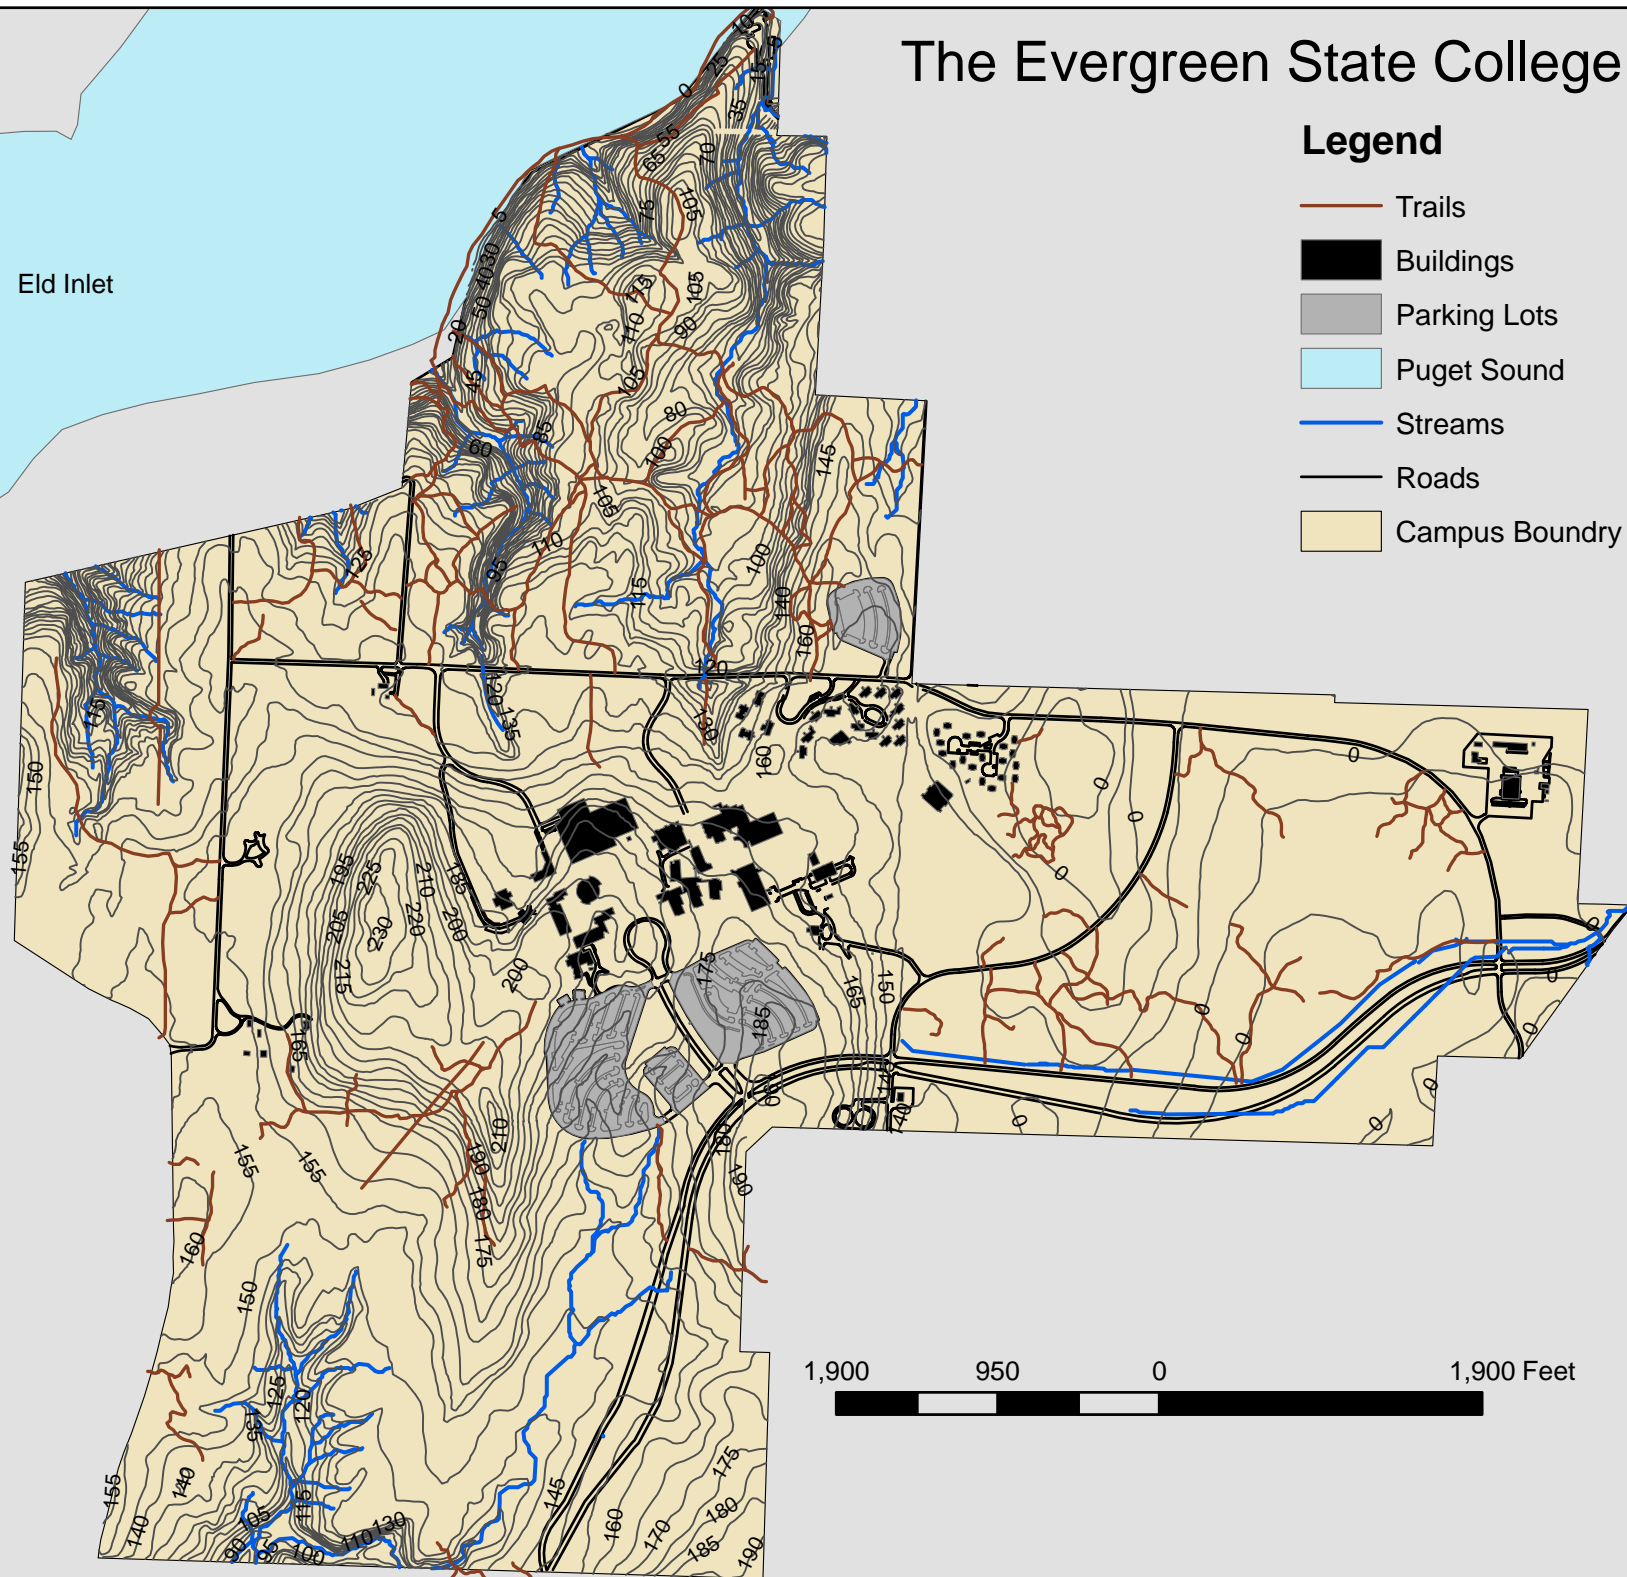

The Evergreen State College

Legend

- Trails
- Buildings
- Parking Lots
- Puget Sound
- Streams
- Roads
- Campus Boundry

Eld Inlet

1,900 950 0 1,900 Feet