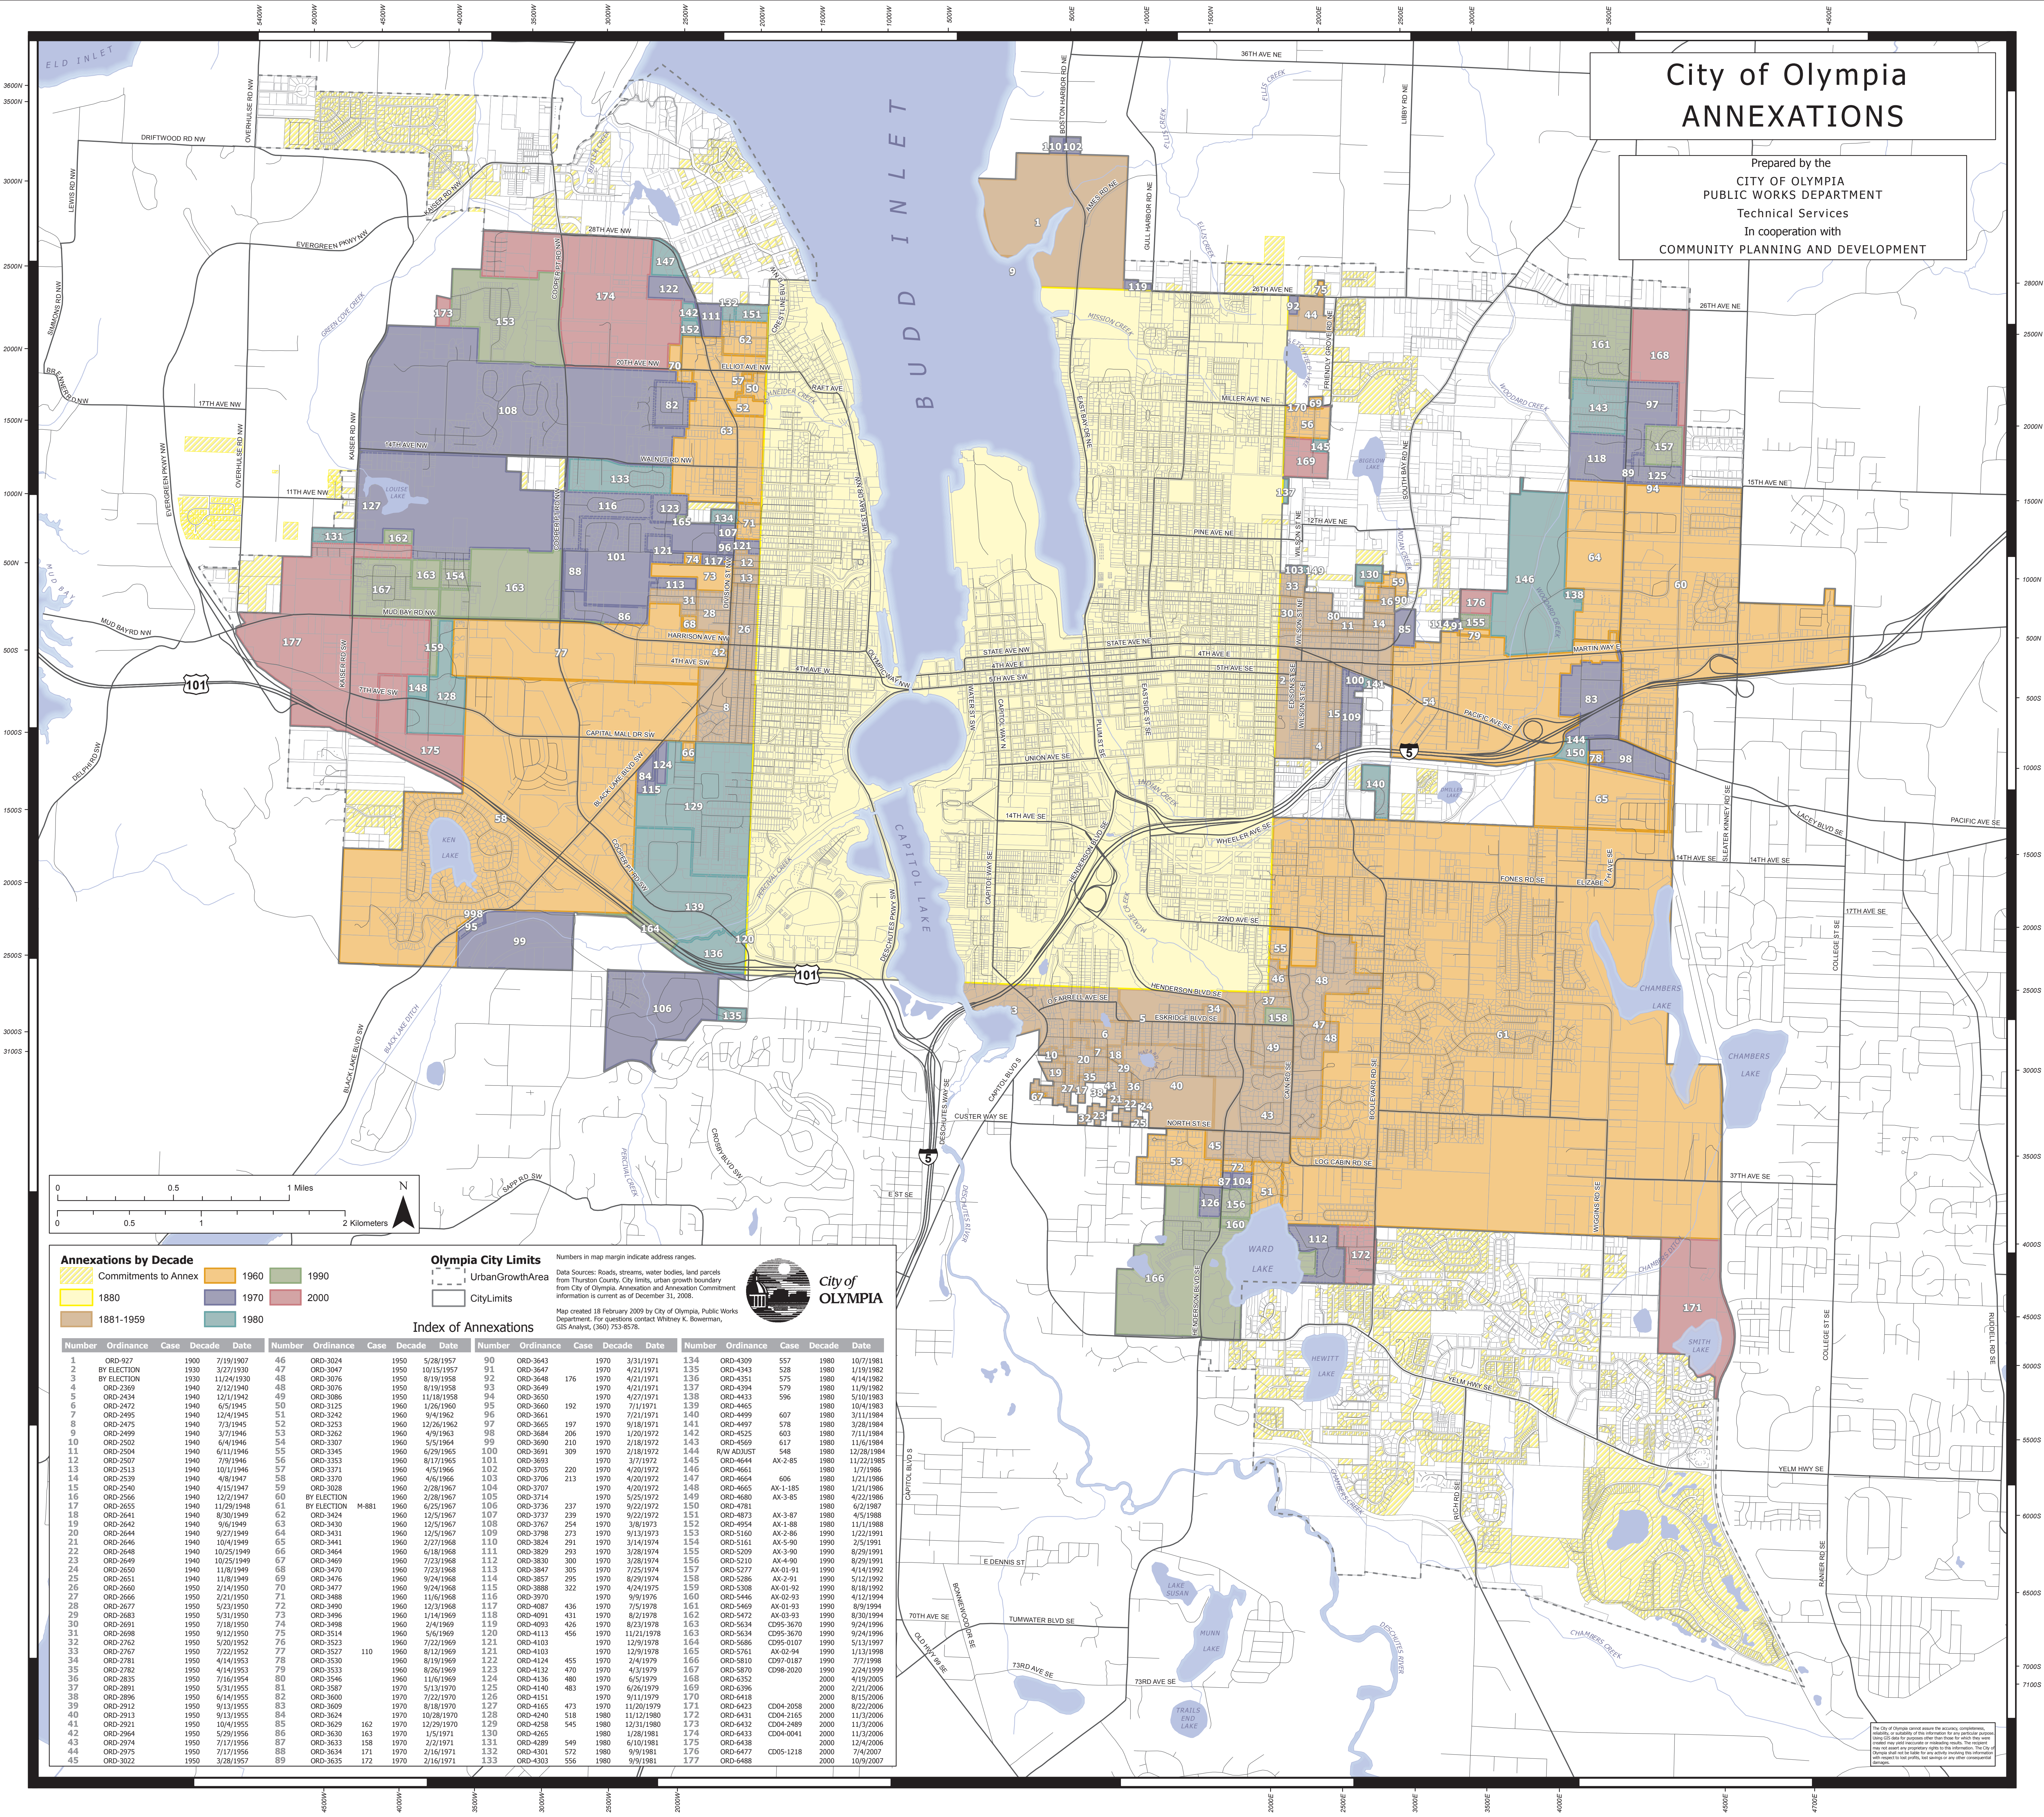

City of Olympia ANNEXATIONS

Prepared by the
CITY OF OLYMPIA
PUBLIC WORKS DEPARTMENT
Technical Services
In cooperation with
COMMUNITY PLANNING AND DEVELOPMENT

Annexations by Decade

- 1880-1959 (Brown)
- 1960 (Orange)
- 1970 (Purple)
- 1980 (Green)
- 1990 (Light Green)
- 2000 (Red)

Olympia City Limits

- Urban Growth Area (Dashed Line)
- City Limits (Solid Line)

Numbers in map margin indicate address ranges.

Data Sources: Roads, streams, water bodies, land parcels from Thurston County. City limits, urban growth boundary from City of Olympia. Annexation and Annexation Commitment information is current as of December 31, 2009.

Map created 18 February 2009 by City of Olympia, Public Works Department. For questions contact Whitney K. Bowman, GIS Analyst, (360) 753-8578.

City of OLYMPIA